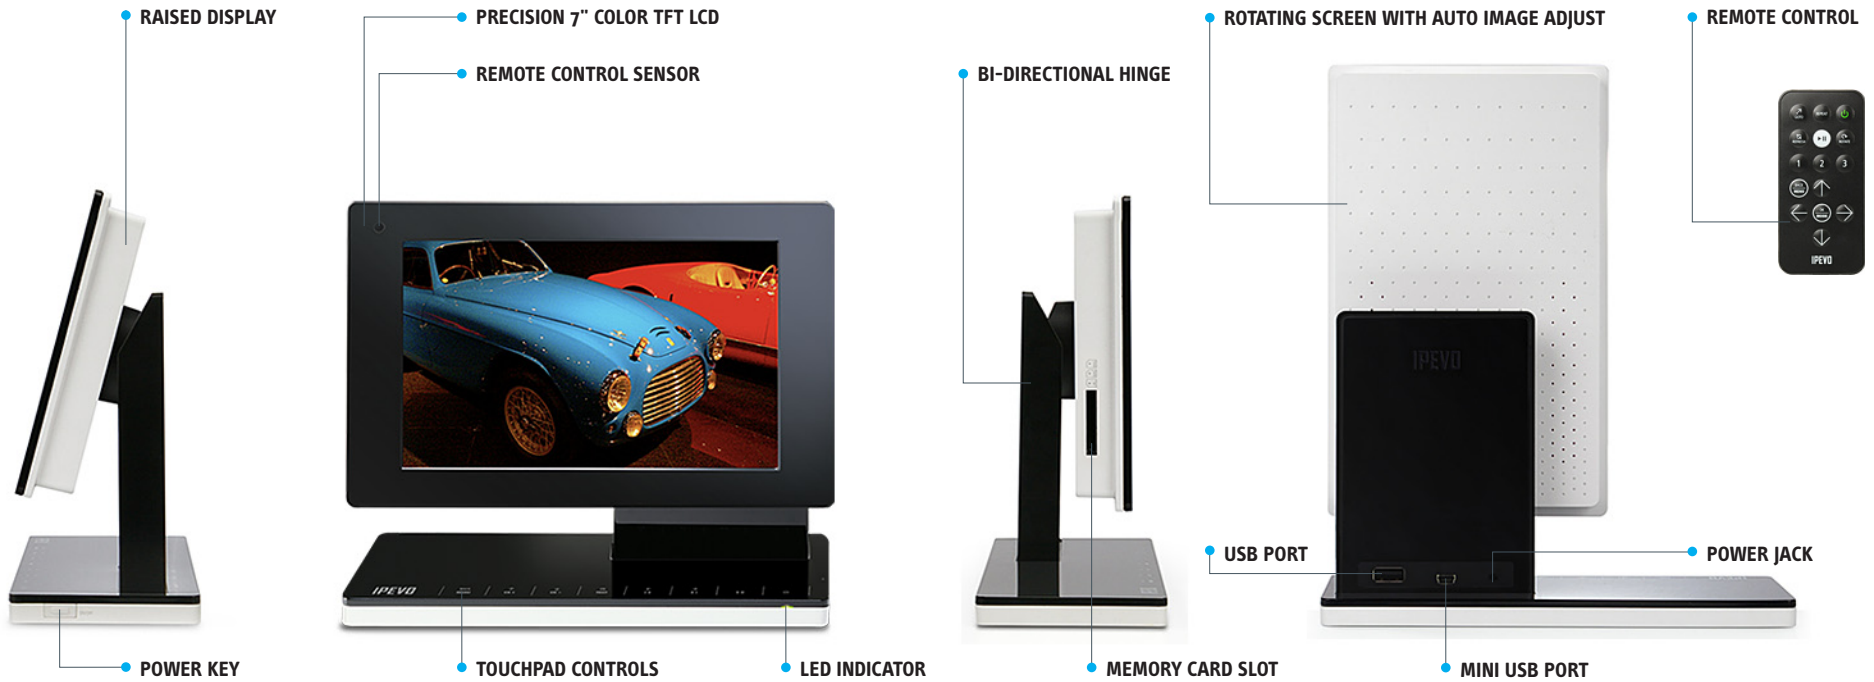

IPEVO Kaleido R7 Digital Frame
**DESIGNED TO LET YOUR PHOTOS
STAND OUT.**

FEATURES

- Sleek, modern, asymmetrical design; high resolution 7" TFT LCD screen with 16:9 aspect ratio.
- Wireless image retrieval; stream images from a variety of sources using included EyeStage software.
- Tilting screen for optimum viewing angle; screen twists for either landscape or portrait mode.

- Built-in 512 MB memory capacity; accepts SD/SDHC, MMC, and MS memory cards.
- USB port for flash drive upload; mini-USB port to connect to computer; remote control included.

PACKAGE CONTENTS

SYSTEM REQUIREMENT

Display Size	7 inch diagonal
Display Area	
Display Resolution	800 x480 pixels
Aspect Ratio	16:9
Display Type	TFT
Display Backlight	LED
Brightness	350 cd/m ²
Contrast Ratio	400:1
Support Image Format	JPEG photo, up to 10MB per JPEG file
Memory	512MB internal memory

Supported Memory Card Formats	SD/SDHC, MMC, MS, USB flash memory
Power Consumption	7.5 W (power on), 0.43 W (standby power)
Power Supply	AC 100-240V, 50-60 Hz
Buttons/Switches	Power on/off
Dimension	75mm x 198mm x 170mm (2.9in x 7.8in x 6.7in)
Weight	930g (2.05lbs)