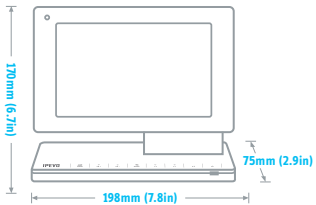

IPEVO Kaleido R7 Digital Frame
**DESIGNED TO LET YOUR PHOTOS
STAND OUT.**

FEATURES

- Sleek, modern, asymmetrical design; high resolution 7" TFT LCD screen with 16:9 aspect ratio.
- Wireless image retrieval; stream images from a variety of sources using included EyeStage software.
- Tilting screen for optimum viewing angle; screen twists for either landscape or portrait mode.

- Built-in 512 MB memory capacity; accepts SD/SDHC, MMC, and MS memory cards.
- USB port for flash drive upload; mini-USB port to connect to computer; remote control included.

PACKAGE CONTENTS

SYSTEM REQUIREMENT

Display Size	7 inch diagonal
Display Area	
Display Resolution	800 x480 pixels
Aspect Ratio	16:9
Display Type	TFT
Display Backlight	LED
Brightness	350 cd/m ²
Contrast Ratio	400:1
Support Image Format	JPEG photo, up to 10MB per JPEG file
Memory	512MB internal memory

Supported Memory Card Formats	SD/SDHC, MMC, MS, USB flash memory
Power Consumption	7.5 W (power on), 0.43 W (standby power)
Power Supply	AC 100-240V, 50-60 Hz
Buttons/Switches	Power on/off
Dimension	75mm x 198mm x 170mm (2.9in x 7.8in x 6.7in)
Weight	930g (2.05lbs)