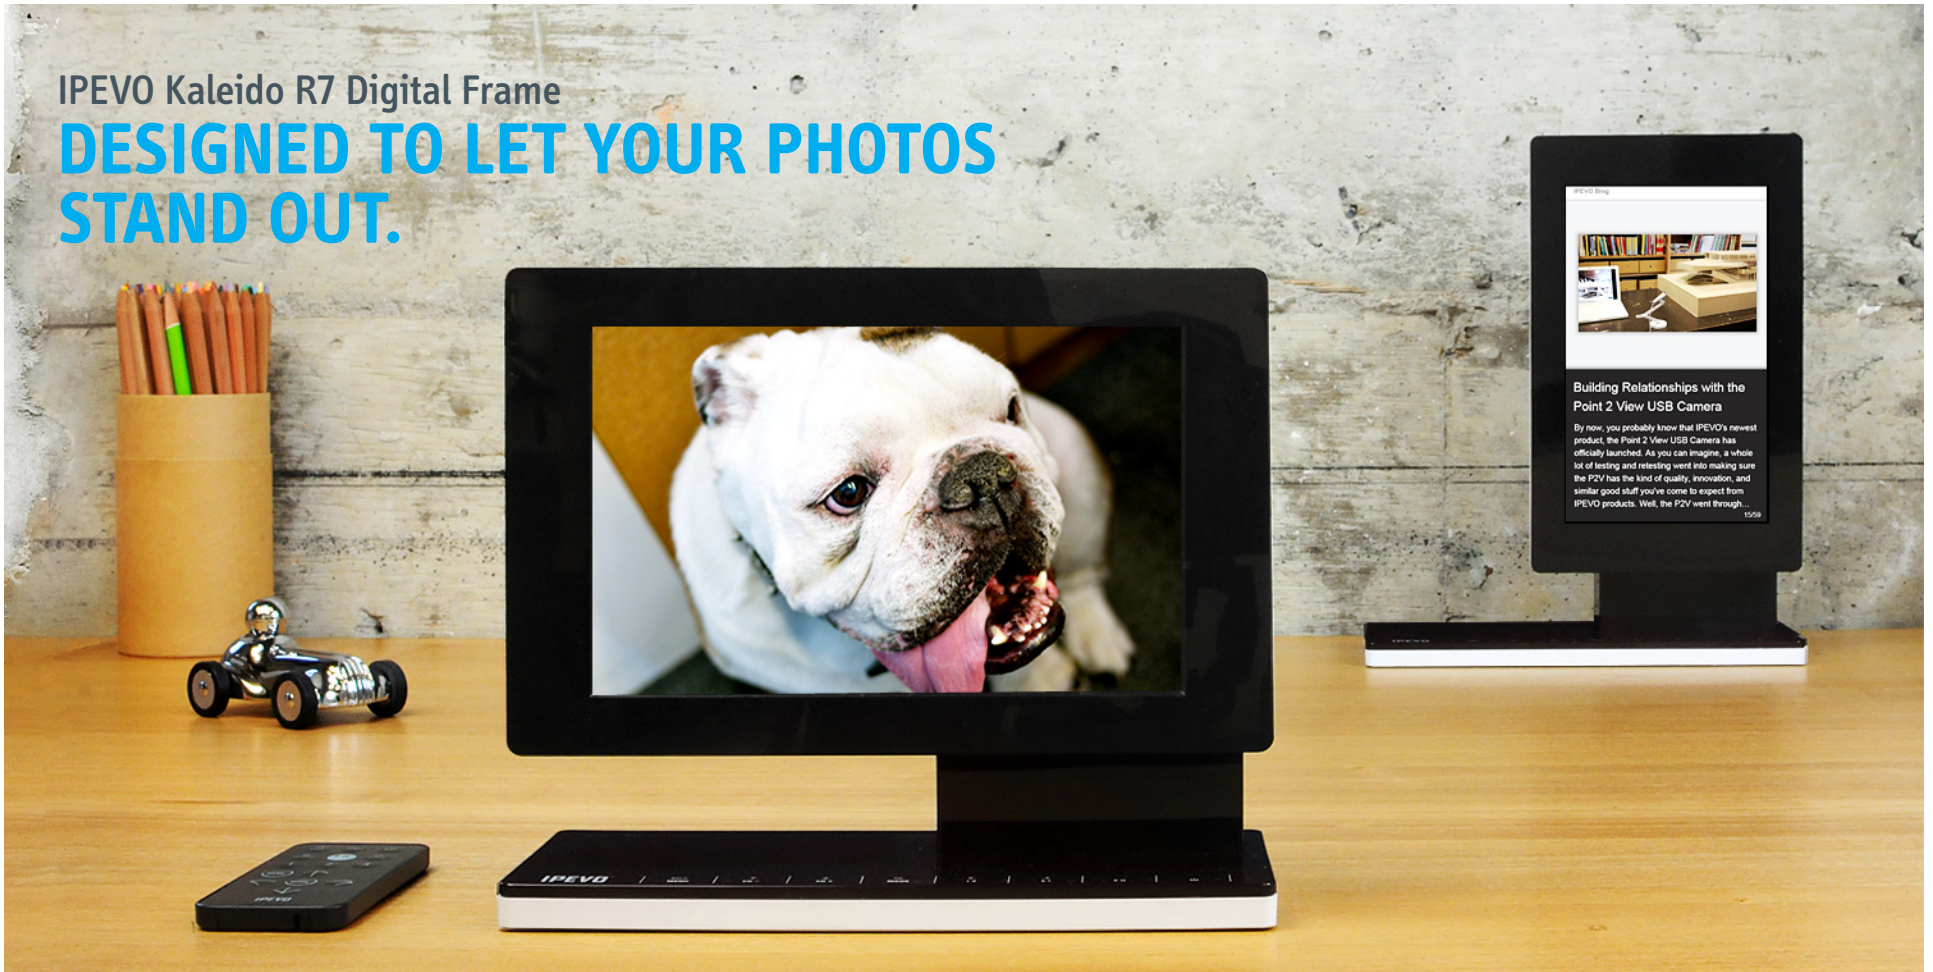

IPEVO Kaleido R7 Digital Frame
**DESIGNED TO LET YOUR PHOTOS
STAND OUT.**

FEATURES

- Sleek, modern, asymmetrical design; high resolution 7" TFT LCD screen with 16:9 aspect ratio.
- Wireless image retrieval; stream images from a variety of sources using included EyeStage software.
- Tilting screen for optimum viewing angle; screen twists for either landscape or portrait mode.

- Built-in 512 MB memory capacity; accepts SD/SDHC, MMC, and MS memory cards.
- USB port for flash drive upload; mini-USB port to connect to computer; remote control included.

PACKAGE CONTENTS

SYSTEM REQUIREMENT

Display Size	7 inch diagonal
Display Area	
Display Resolution	800 x480 pixels
Aspect Ratio	16:9
Display Type	TFT
Display Backlight	LED
Brightness	350 cd/m ²
Contrast Ratio	400:1
Support Image Format	JPEG photo, up to 10MB per JPEG file
Memory	512MB internal memory