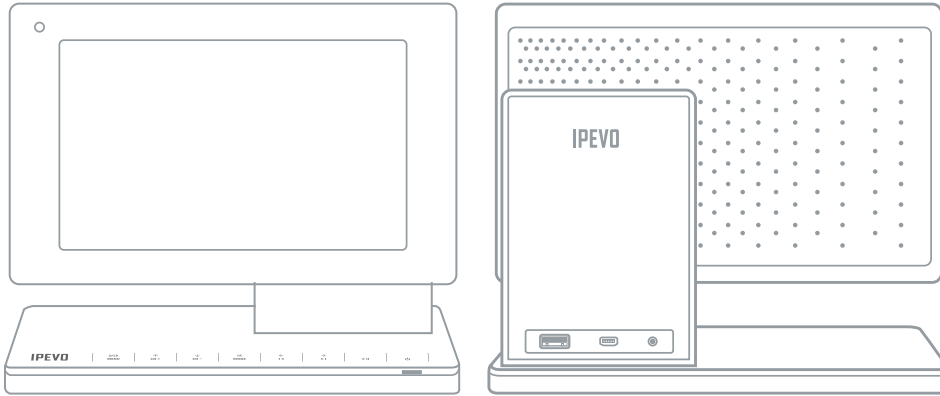

IPEVO Kaleido R7 Digital Frame
**DESIGNED TO LET YOUR PHOTOS
STAND OUT.**

FEATURES

- Sleek, modern, asymmetrical design; high resolution 7" TFT LCD screen with 16:9 aspect ratio.
- Wireless image retrieval; stream images from a variety of sources using included EyeStage software.
- Tilting screen for optimum viewing angle; screen twists for either landscape or portrait mode.

- Built-in 512 MB memory capacity; accepts SD/SDHC, MMC, and MS memory cards.
- USB port for flash drive upload; mini-USB port to connect to computer; remote control included.

PACKAGE CONTENTS

SYSTEM REQUIREMENT

• REMOTE CONTROL

• KALEIDO R7 DIGITAL FRAME

• POWER ADAPTOR (100-240V 50-60Hz)

• INSTALLATION CD
• EyeStage™ Software
• User Manual

• QUICK START GUIDE

SPECIFICATION

MODEL NO. CSFU-01IP

FRAME

Display Size	7 inch diagonal
Display Area	
Display Resolution	800 x480 pixels
Aspect Ratio	16:9
Display Type	TFT
Display Backlight	LED
Brightness	350 cd/m ²
Contrast Ratio	400:1
Support Image Format	JPEG photo, up to 10MB per JPEG file
Memory	512MB internal memory